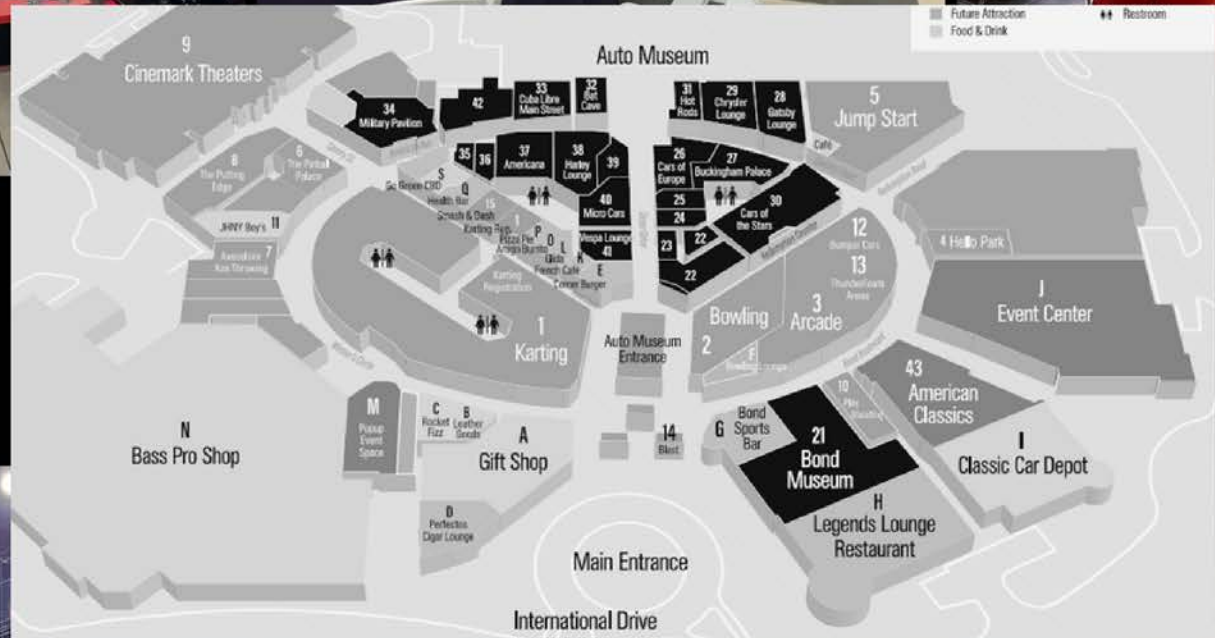

BLUE SPARK
PARTNER BUILDERS
Every Design Counts