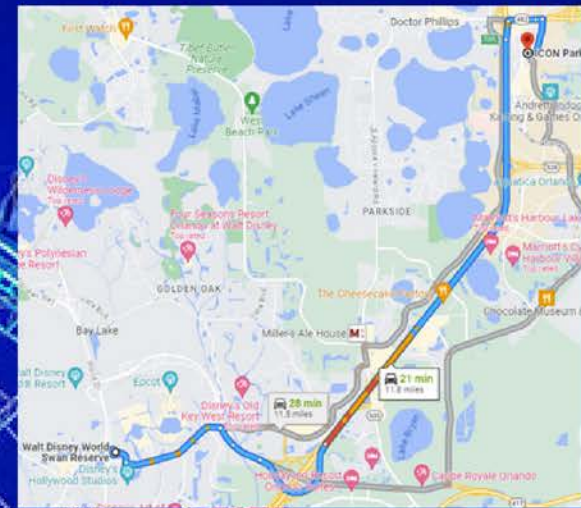

**ICON
PARK™**

OPTION 3 THE AFTER GLO PARTY PAINT THE FUTURE BRIGHT

**ICON
PARK**

SEA LIFE

BLUE SPARK Event Design