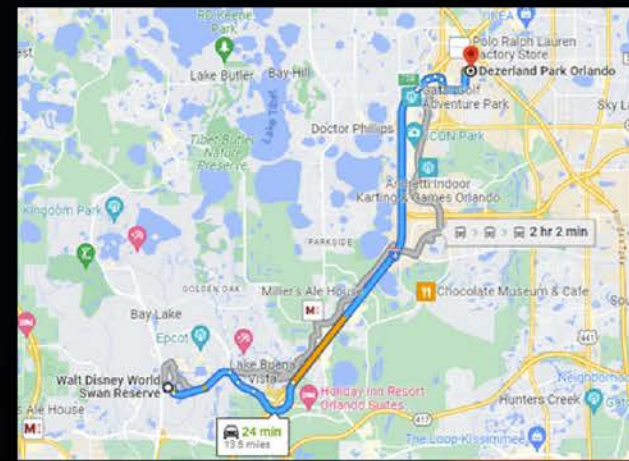

OPTION 2
COVER THE EARTH IN STYLE
LIKE JAMES BOND HIMSELF

BLUE SPARK *Event Design*
EXPERIENCE BUILDERS