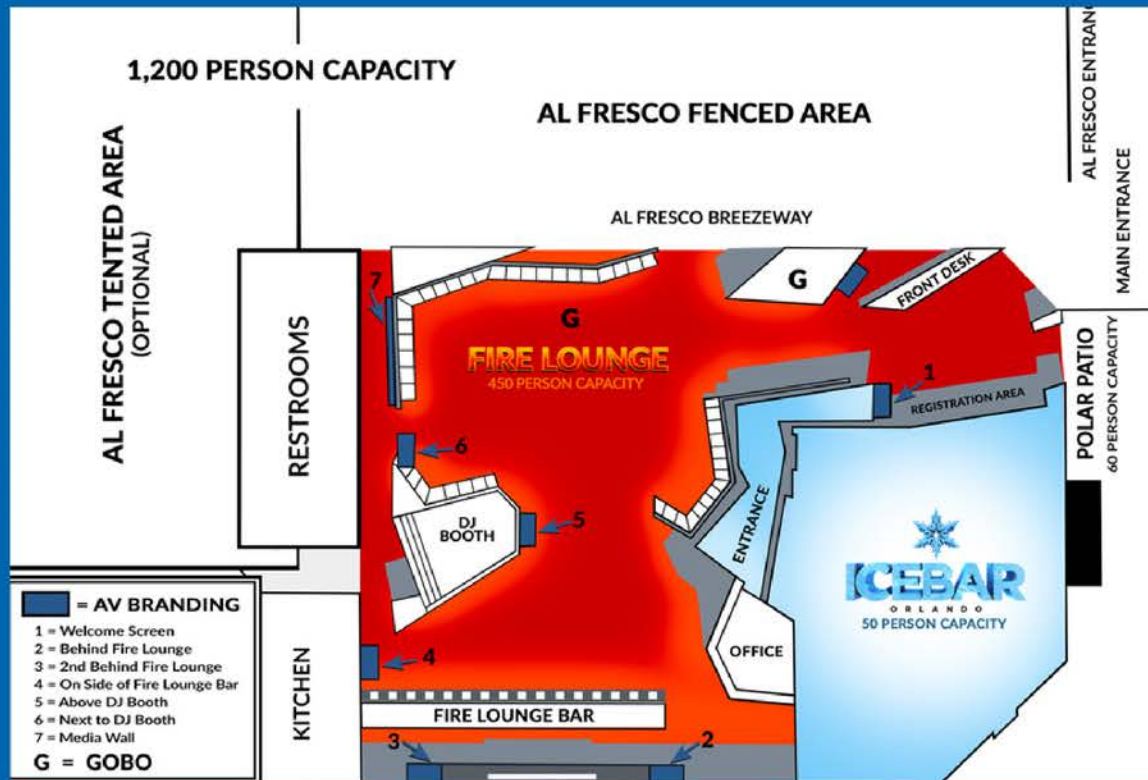

SW 7664
Steely Gray

SW 7757
High Reflective
White

BLUE SPARK Event Design
EXPERIENCE BUILDERS

BLUE SPARK Event Design
EXPERIENCE BUILDERS

Rock & Roll

ICEBAR
ORLANDO

OPTION 5

WORK HARD. FREEZE HARDER.

BLUESPARK Event Design

A blue-tinted globe of the Earth is shown, centered on the Americas. The continents of North and South America are visible in the upper half, while Europe and Africa are in the lower half. A white horizontal band runs across the middle of the globe, containing the text "THANK YOU!".