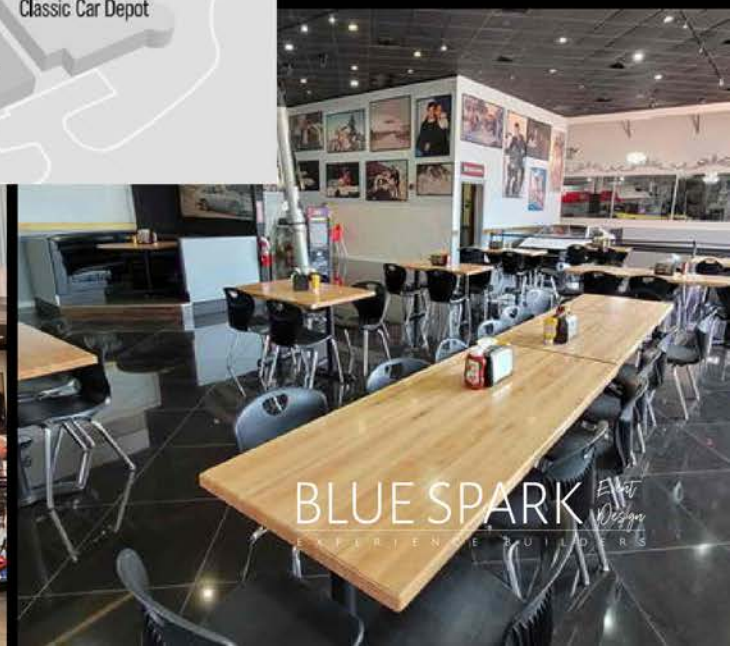

BLUE SPARK *Event Design*
EXPERIENCE BUILDERS

BLUE SPARK
PARTNER BUILDERS
Every Design Counts

SW 6258
Tricorn Black

SW 6868
Real Red

SW 7757
High Reflective
White

**ICON
PARK™**

OPTION 3 THE AFTER GLO PARTY PAINT THE FUTURE BRIGHT

SW 7664
Steely Gray

SW 7757
High Reflective
White

BLUE SPARK Event Design
EXPERIENCE BUILDERS

BLUE SPARK Event Design
EXPERIENCE BUILDERS

Rock & Roll

ICEBAR
ORLANDO

OPTION 5

WORK HARD. FREEZE HARDER.