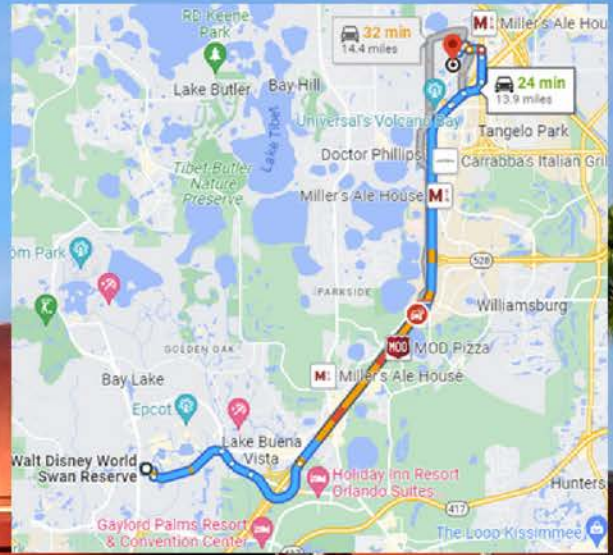

OPTION 4
PAIN'T THE TOWN RED
LIKE THE ROCK LEGENDS BEFORE YOU