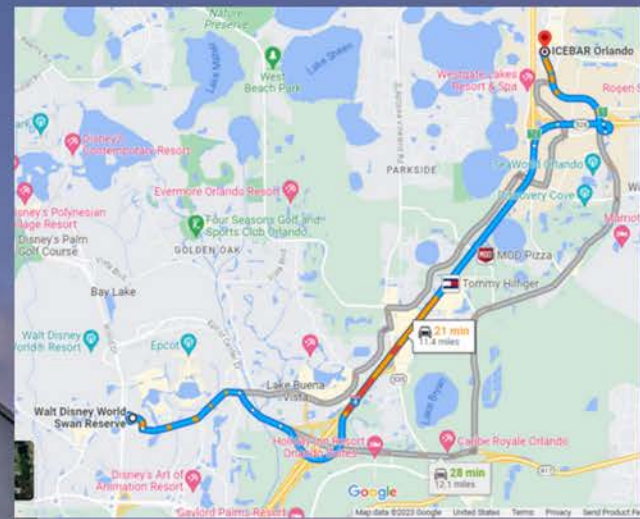

ICEBAR
ORLANDO

OPTION 5

WORK HARD. FREEZE HARDER.