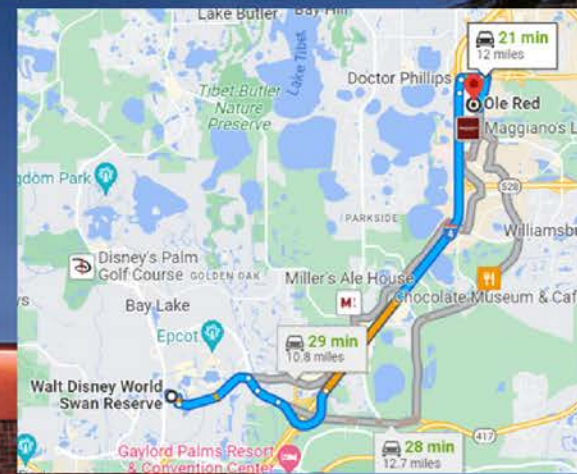

BLUE SPARK *Event Design*
EXPERIENCE BUILDERS