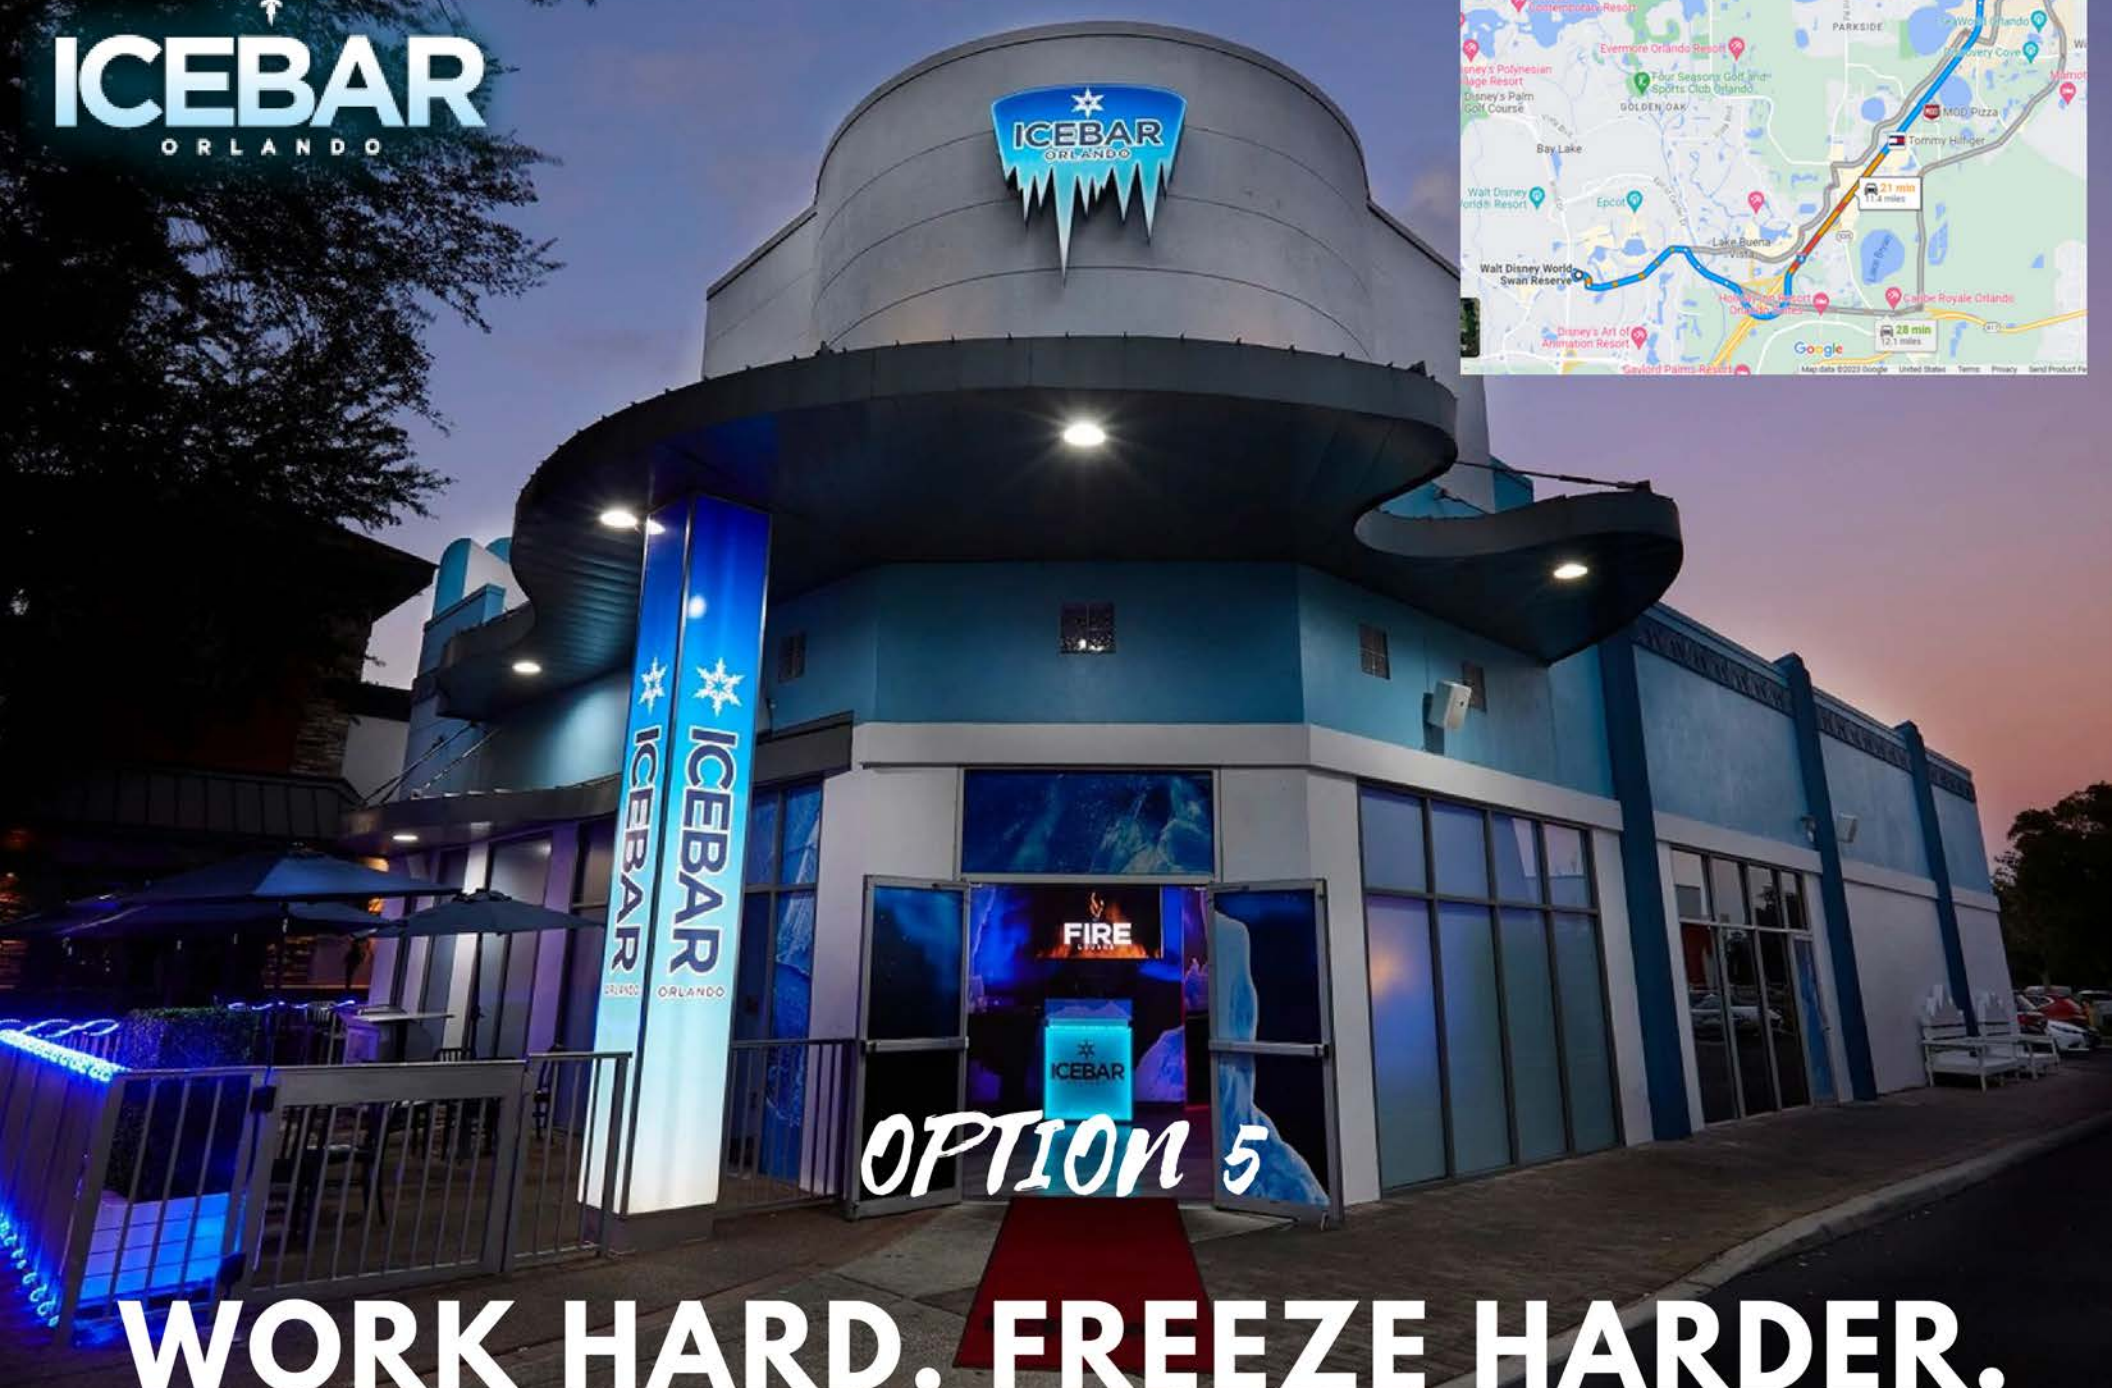

SW 7664
Steely Gray

SW 7757
High Reflective
White

BLUE SPARK Event Design
EXPERIENCE BUILDERS

BLUE SPARK Event Design
EXPERIENCE BUILDERS

Rock & Roll

ICEBAR
ORLANDO

OPTION 5

WORK HARD. FREEZE HARDER.